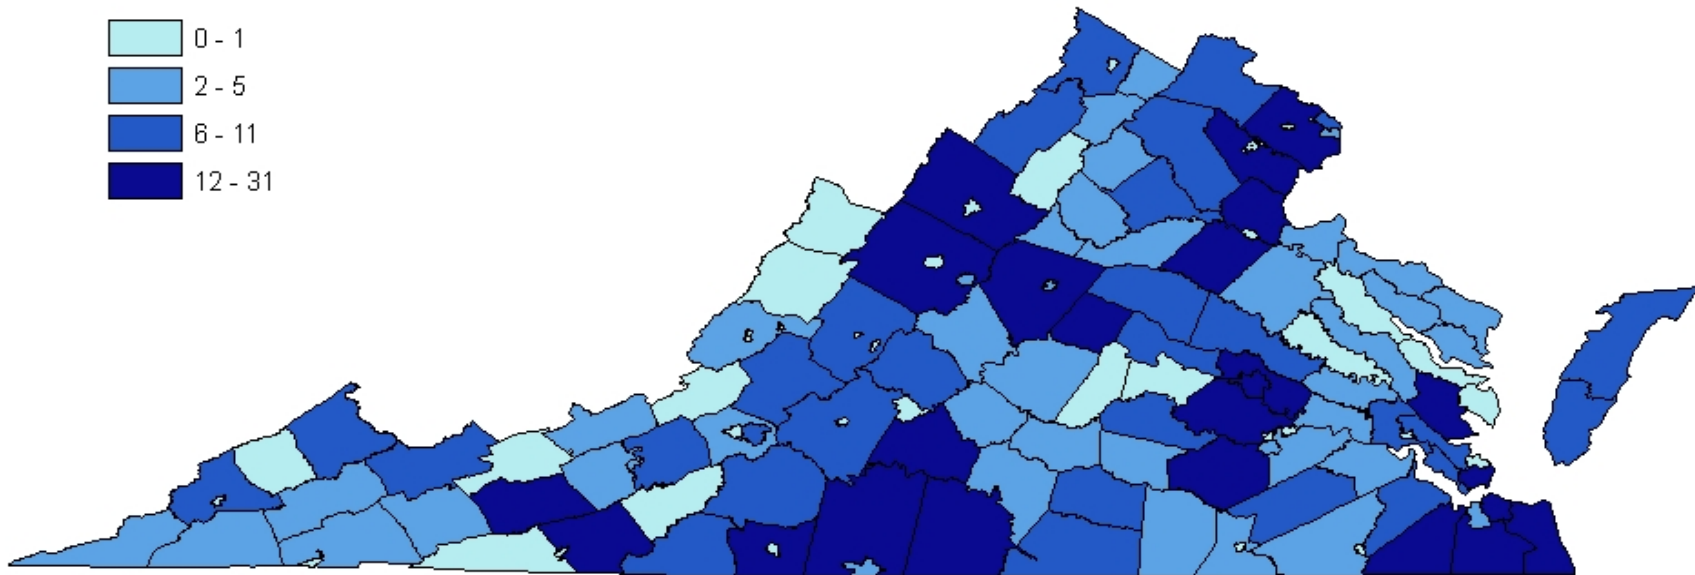

Virginia Fatalities by Jurisdiction (2008)

2008 Crash Fatalities

Total Fatalities = 821