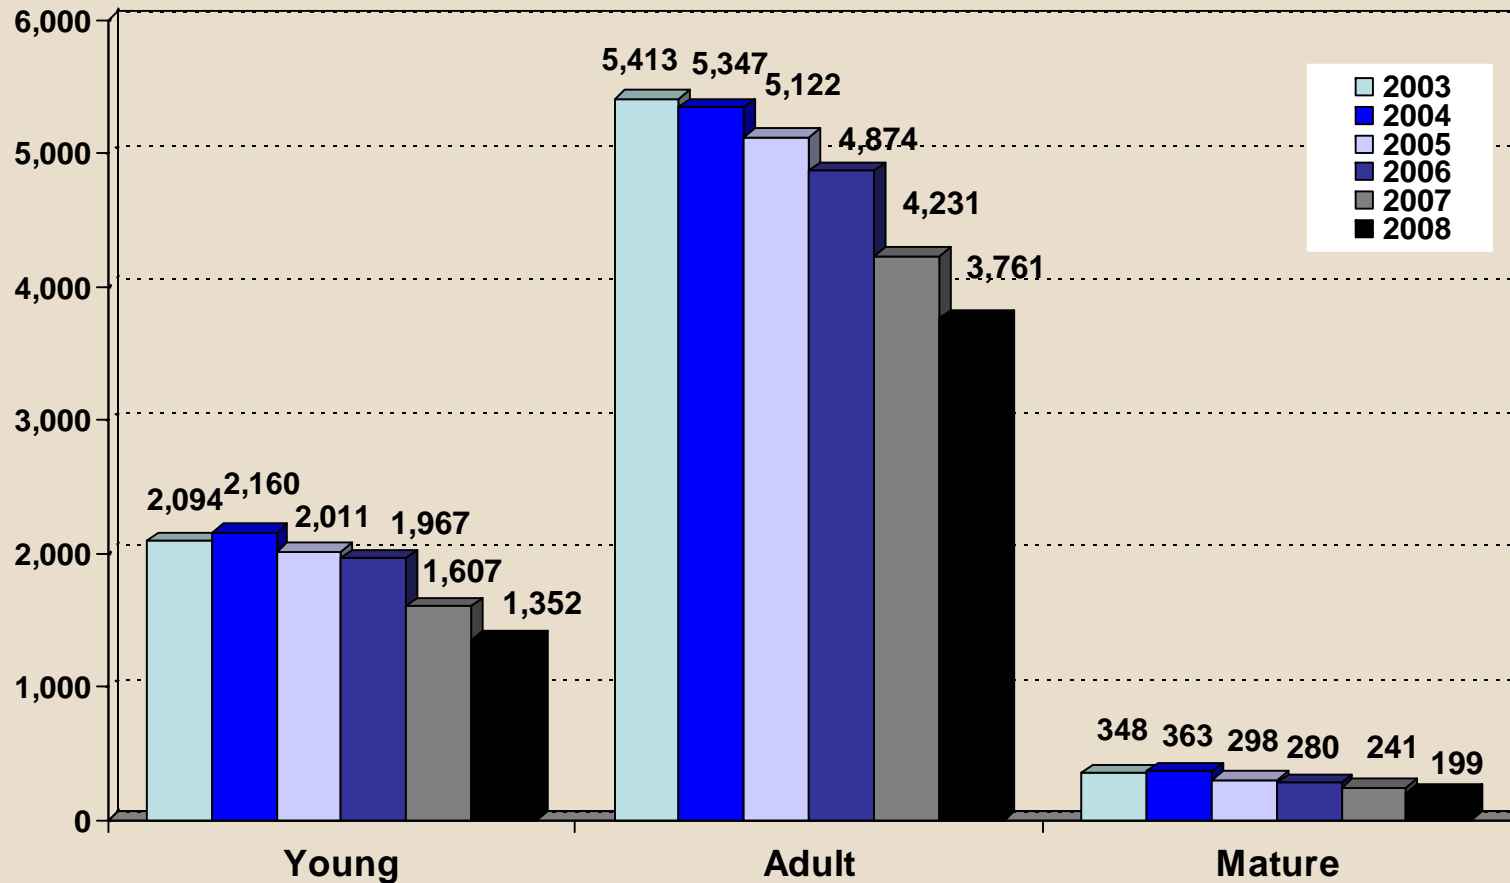

VIRGINIA UNBELTED PERSONS INJURED BY AGE CALENDAR YEARS 2003 - 2008

Youth – Ages 15-20

Adult – Ages 21-65

Mature – Over 65